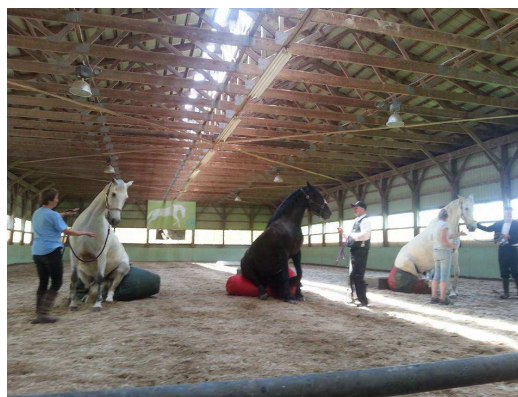

Join Us At Winsong Farm For Our 2014 Fall Fund Raisers

Please join us to help support HorsePlay Sanctuary

HORSEPLAY SANCTUARY

"People helping horses helping people"

'Horseplay Sanctuary has two key mandates, a therapeutic riding program for children and adults with special needs (these include physical disabilities like MS, Cerebral Palsy, spinal cord injuries, and cognitive ones like Autism), and a rescue for horses at risk of slaughter, neglect or abuse. We also run programs for women and youth at risk (eg. women escaping abusive relationships, kids at risk of substance abuse, dropping out of school etc.). '

Lillian Tepera

Special Guest M.C. – We are pleased to have Marie-Lynn Hammond as our Master of Ceremonies. Marie-Lynn, who's been called one of Canada's best singer-songwriters, has always loved horses. In 2013 she released a CD, *HoofBeats* that features 12 original songs about horses.

We hope you can join us to support a great cause and see some wonderful horses performing under saddle as well as liberty

Location: Winsong Farm: Near Nobleton

2 Dates: Sunday September 28 2014 and Sunday October 19 2014